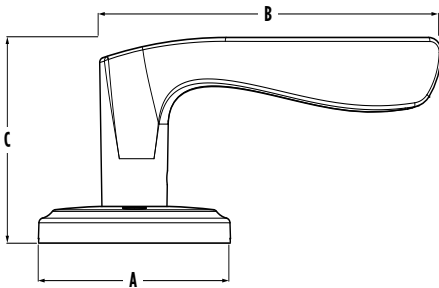

### AVAILABLE FUNCTIONS:

Passage

Privacy

Entry

Inactive

SEDONA	4 Satin Brass	15 Satin Nickel	514 Matte Black
Passage	<input type="checkbox"/>	<input type="checkbox"/>	<input type="checkbox"/>
Privacy	<input type="checkbox"/>	<input type="checkbox"/>	<input type="checkbox"/>
Entry	<input type="checkbox"/>	<input type="checkbox"/>	<input type="checkbox"/>
Inactive	<input type="checkbox"/>	<input type="checkbox"/>	<input type="checkbox"/>

## SPECIFICATIONS

<b>Door Prep</b>	Cross Bore 2-1/8" Edge Bore 1"
<b>Backset</b>	Adjustable to 2-3/8" or 2-3/4"
<b>Door Thickness</b>	1-3/8" - 1-3/4" doors standard. Thick Door Kit Available for 101 and 535 functions
<b>Cylinder</b>	SmartKey
<b>Faceplates</b>	1" x 2-1/4". Includes square corner, radius corner and drive-in
<b>Strikes</b>	2-1/4" full lip. Includes square corner and radius corner
<b>Bolt</b>	1/2" throw
<b>Door Handing</b>	Reversible for right or left-hand doors
<b>ANSI/BHMA</b>	A156.2 Grade 2
<b>ADA</b>	Satisfies section 4.13.9 ADA requirement for 101 and 331 functions
<b>ASTM</b>	All Weiser product meets ASTM E 331 water penetration testing

Dimensions	A	B	C	B (Keyed)	C (Keyed)
Sedona	2 2 <sup>1</sup> / <sub>32</sub> "	4 1/4"	2 1 <sup>7</sup> / <sub>32</sub> "	4 3/32"	2 5/16"